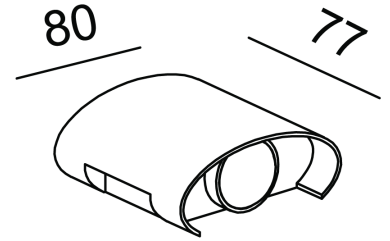

# WALL LAMP OUTDOOR LIGHT

TECHNICAL SHEET

KL-281

**KEYLIGHT**

SPAIN

PRODUCTOS DE ILUMINACION

## SPECIFICATIONS

Product Code	KL-281
Power	2*1W
Input	220-240V
Luminous flux	200 lm
Color Temperature	2700k-6500k
Beam Angle	45°
Power factor	≥0.43
CRI	80
Finishing Colors	White/Silver Grey/Dark Grey/Black
LED Type	SMD
IP Rating	IP65 Class 1
Size	80mm*77mm*33mm
Warranty	3 years